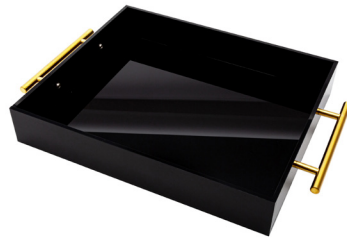

Square Glass Candle Holder, 2"
Vikko
CASE PACK: 12 Units

kadra
KITCHENWARE

SERVEWARE 

**VS-10-12BK**Acrylic Tray, Black with Gold Handle,
10" x 12" x 2"H

Vikko Serving

CASE PACK: 6 Units

**VS-12-16BK**Acrylic Tray, Black with Gold Handle,
12" x 16" x 2"H