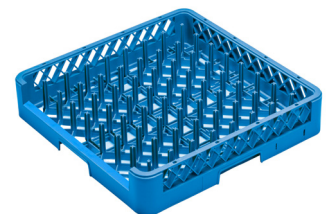

CR-64-OB

Plate and Tray Rack, Open Base, 64 Compartment, Blue, Dimensions 19.5" x 4"

Castro

CASE PACK: 6 Units