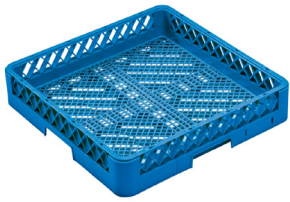

Luciano

CASE PACK: 12 Units

CR-12-SQ

Squeeze Bottle with Lid, 12 oz

Castro

CASE PACK: 6 Units

kadra
KITCHENWARE

RACKS 