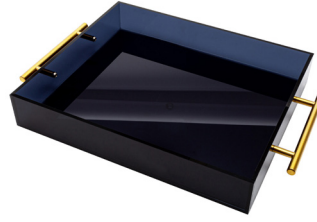

VS-10-12SBK

Acrylic Tray, Smoked Black with Gold
Handle, 10" x 12" x 2H

Vikko Serving

CASE PACK: 6 Units