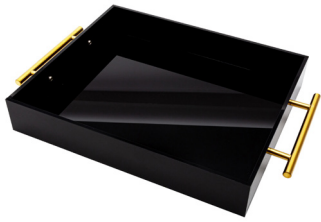

VS-10-12BK

Acrylic Tray, Black with Gold Handle,
10" x 12" x 2"H

Vikko Serving

CASE PACK: 6 Units